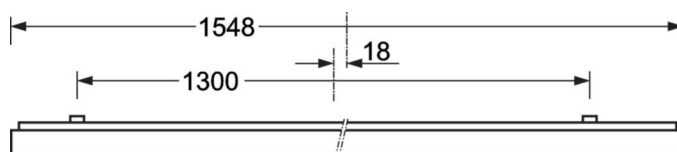

Reference	LED 4500lm 840
η_{LB}	100 %
$\Phi_{\downarrow/\uparrow}$	100 % / 0 %
UGR lat./long.	18.8 / 19.1
VDU	$65^\circ < 3000 \text{ cd/m}^2$