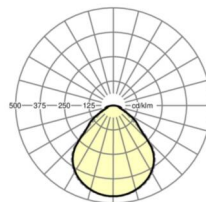

CHARACTERISTICS

Order number	65711026175
EAN number	4020863453238
Commodity code	94051190
Certification mark	IP 20, Protection class I, VDU $65^\circ < 3000$, ENEC10 VDE, F, Indoor, CE
Impact resistance (IK rating)	IK03
Ambient temperatur	ta 25°C
Special properties	Ready for IoT
Warranty period	5 years
State funding programs	BEG - Federal funding for efficient buildings (valid only for Germany)

ELECTRICAL ENGINEERING

Controller	Electronic driver DALI2 (1 pcs.)
System output	34W
Mains voltage	230V/50Hz
Circuit breakers (inrush current)	13 pieces/B10, 24 pieces/B16, 25 pieces/C10, 40 pieces/C16
Energy efficiency class/light source	B

LIGHTING TECHNOLOGY

Placement	LED, Colour rendering/Light colour CRI ≥ 80 / 4000K
Colour tolerance (MacAdam)	3SDCM
Photobiological safety (Luminaire)	RG0
Nominal luminous flux	4527lm
LED service life	100000h L80/B10 (Tq 25°C), 50000h L90/B50 (Tq 25°C)
Luminaire luminous efficiency	134lm/W
UGR lat./long.	18.8 / 19.1

MECHANICS

Housing colour	silver grey/white aluminium RAL 9006
Dimensions (LxWxDxH)	1548mm x 239mm x 62mm
Weight (net)	7kg
Cable entry KE (X/Y)	0mm/0mm
Type of installation	Ceiling-mounted single installation, Ceiling-mounted trunking installation, Pendulum mounting rail assembly on chain, Ceiling-mounted mounting rail installation

DEEP-LINK

<https://www.regiolum.de/en/article/65711026175>