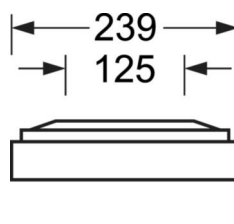

MECHANICS

Housing colour	silver grey/white aluminium RAL 9006
Dimensions (LxWxDxH)	1548mm x 239mm x 62mm
Weight (net)	7kg
Cable entry KE (X/Y)	0mm/0mm
Type of installation	Ceiling-mounted single installation, Ceiling-mounted trunking installation, Pendulum mounting rail assembly on chain, Ceiling-mounted mounting rail installation

DEEP-LINK

<https://www.regiolum.de/en/article/65711026175>

Reference	LED 4500lm 840
η_{LB}	100 %
$\Phi_{\downarrow/\uparrow}$	100 % / 0 %
UGR lat./long.	18.8 / 19.1
VDU	$65^\circ < 3000 \text{ cd/m}^2$

Dimensions

L	1548 mm	Length
B	239 mm	Width
H	62 mm	Height
A1	1300 mm	Mounting distance single mounting
A3	248 mm	Mounting distance between luminaires in a light run arrangement
A4	125 mm	Mounting distance (width)
X	0 mm	Distance cable infeed to the center of the luminaire on the X-axis
Y	0 mm	Distance cable infeed to the center of the luminaire on the Y-axis